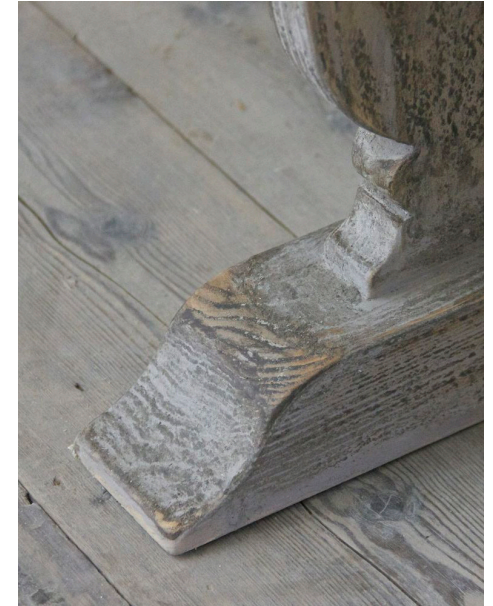

THE RACCOLTA TABLE D.03

DESIGN

An ash and wrought iron trestle table inspired by the simple furniture found in the abandoned chapel of C16th Villa Raccolta. d.03

SPECS

Made to measure in every way, we work with you to choose the perfect material, configuration and finish for your piece, while retaining the integrity of the original design.

FINISH

Zinc, copper and timber tops available.
Handmade and finished in England.

POINTS TO NOTE

Our tables start at £2,500 + vat.
Interior trade discount available.
Lead time 8-10 weeks.
Email camilla@matthewcox.com for all enquiries.